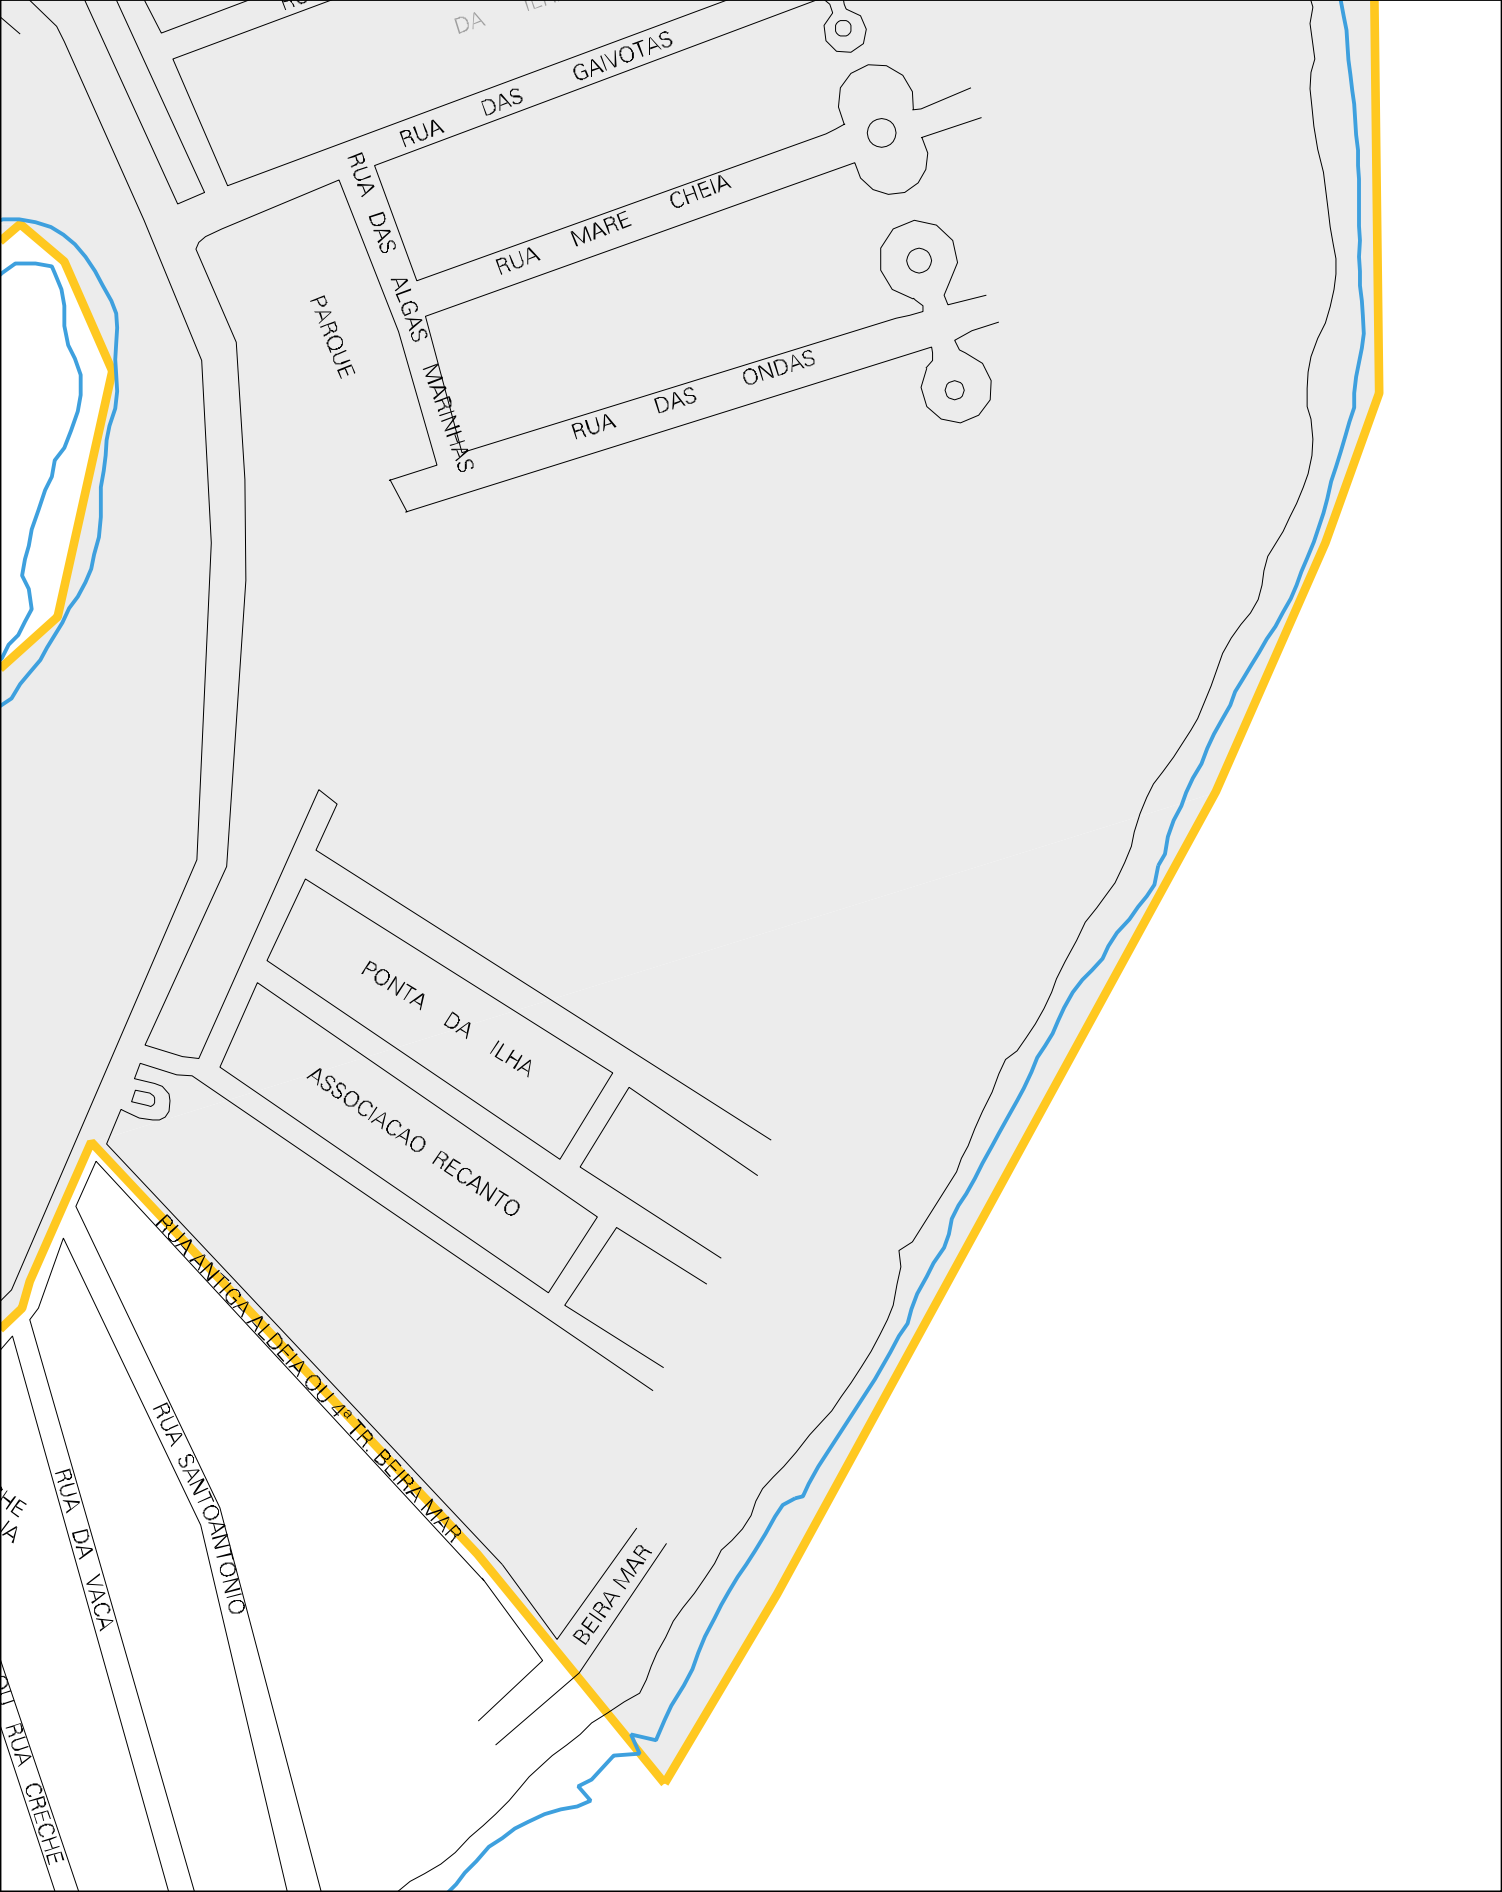

[Red rectangle highlighting a lot at the intersection of Rua Aras Rio Mar and Rua 28]

[Red rectangle highlighting a lot at the intersection of Rua Santo Antonio and Rua 2]

FAZ. ARAS RIO MAR

LOTEAMENTO POPULAR

COND. PRAIA DA HARMONIA

LOT. POPULAR

RUA 39

RUA 38

RUA 37

RUA 35

RUA 34

RUA 33

RUA 31

RUA 30

RUA 29

RUA 28

RUA 13

RUA DA BELGICA

RUA 7

RUA 6

RUA 5

RUA 4

RUA SANTO ANTONIO

RUA

DAS

ALGAS

RUA 2

RUA