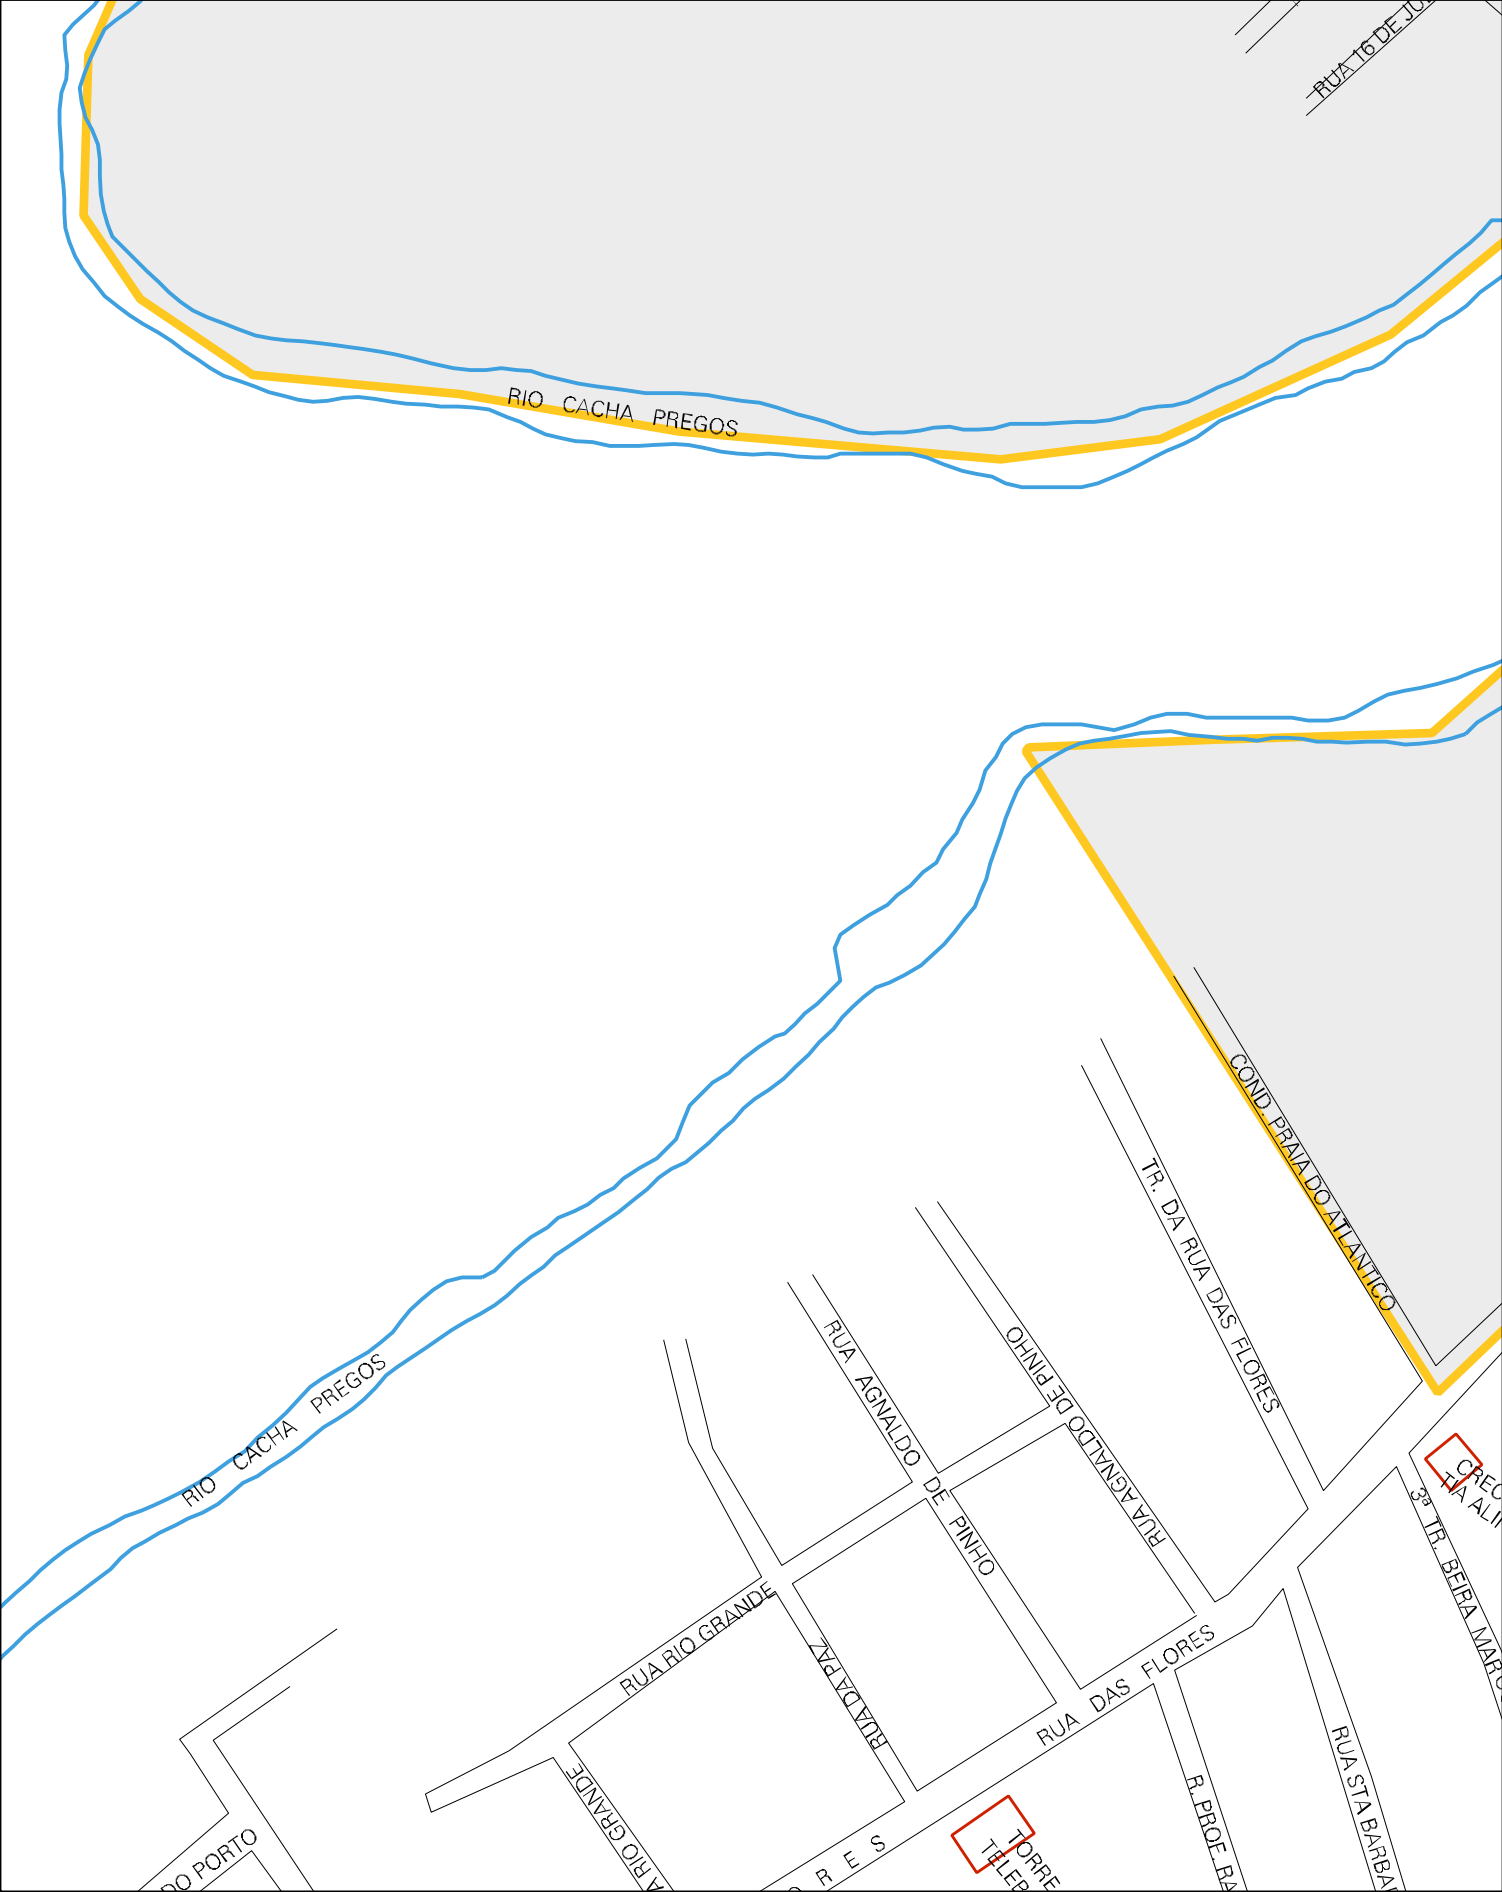

[Red rectangle highlighting a lot at the intersection of Rua Aras Rio Mar and Rua 28]

[Red rectangle highlighting a lot at the intersection of Rua Santo Antonio and Rua 2]

FAZ. ARAS RIO MAR

LOTEAMENTO POPULAR

COND. PRAIA DA HARMONIA

LOT. POPULAR

RUA 39

RUA 38

RUA 37

RUA 35

RUA 34

RUA 33

RUA 31

RUA 30

RUA 29

RUA 28

RUA 13

RUA DA BELGICA

RUA 7

RUA 6

RUA 5

RUA 4

RUA SANTO ANTONIO

RUA

DAS

ALGAS

RUA 2

RUA