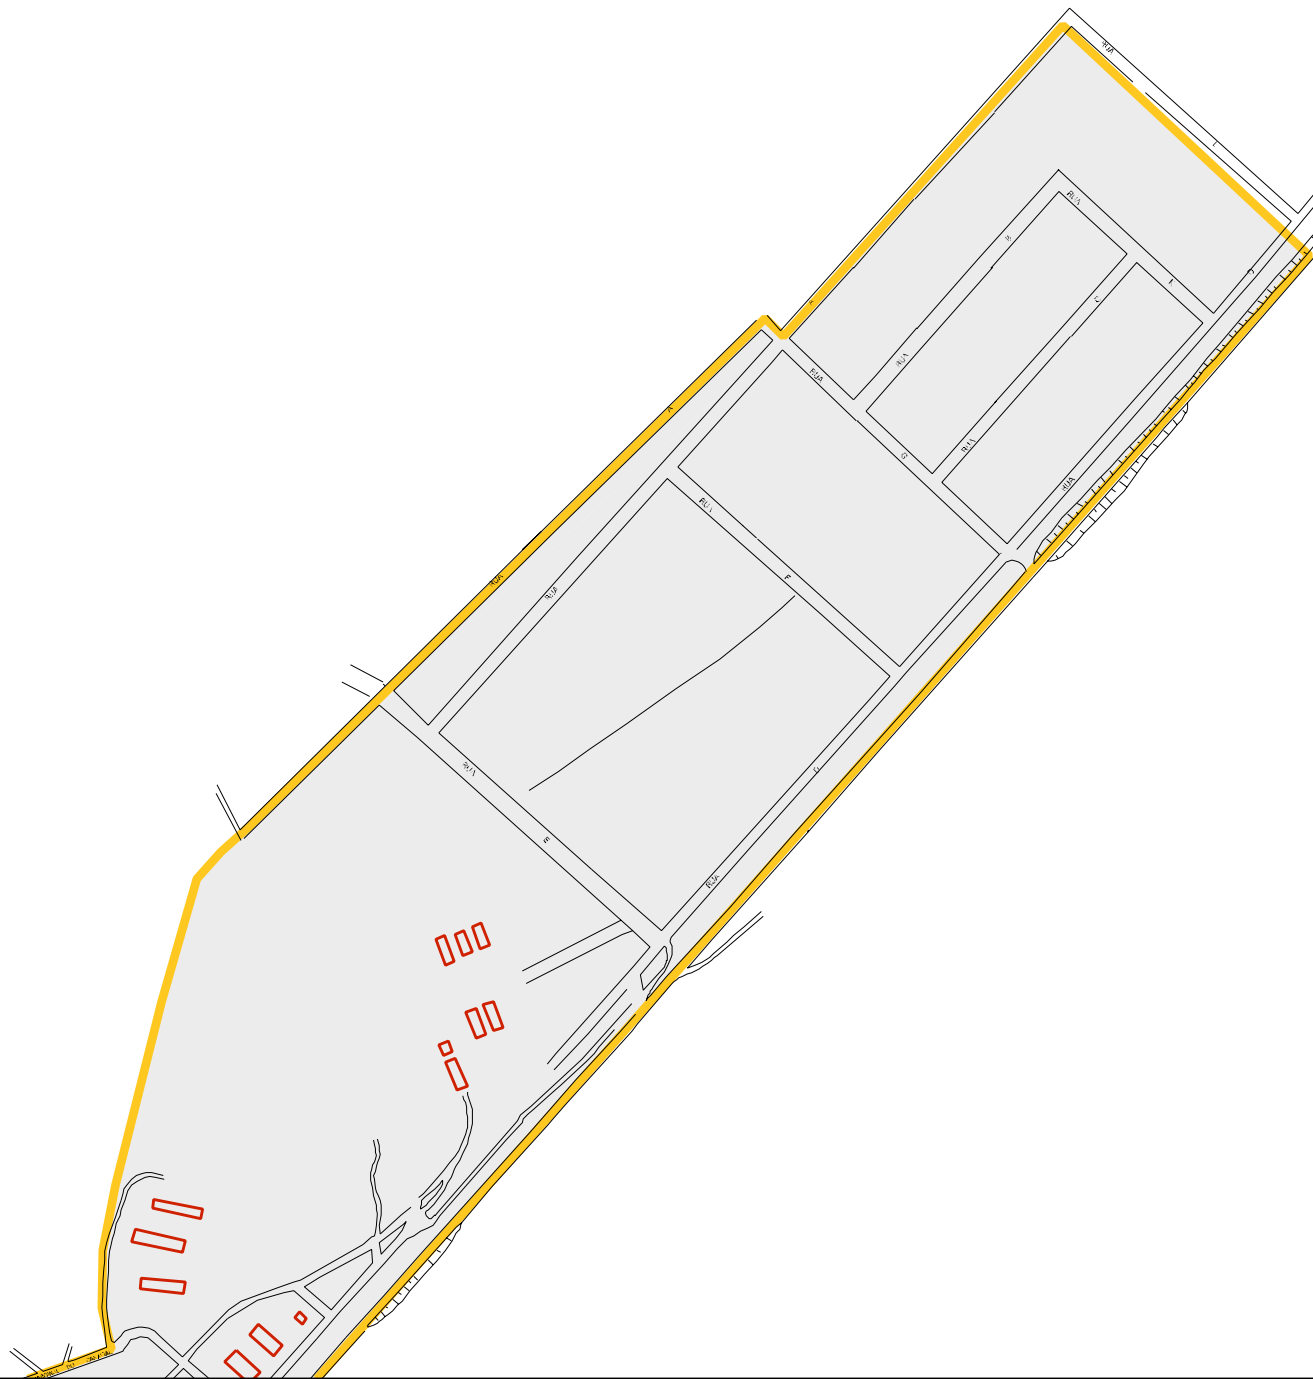


A small, irregular blue mark or scribble is located in the bottom-left corner of the page. It consists of several overlapping, slightly curved lines in a light blue color, resembling a handwritten mark or a digital artifact.

31 37205 05 00 0026

CENSO AGROPECUARIO 2006
CONTAGEM DA POPULAÇÃO 2007

MUNICÍPIO: 37205 - LAGOA DA PRATA
DISTRITO: 05 - LAGOA DA PRATA
SUBDISTRITO: 00
SETOR: 0026 SITUACAO: 10

ESTADO DE MINAS GERAIS
MAPA DE SETOR URBANO - MSU
ESCALA: 1 : 8773