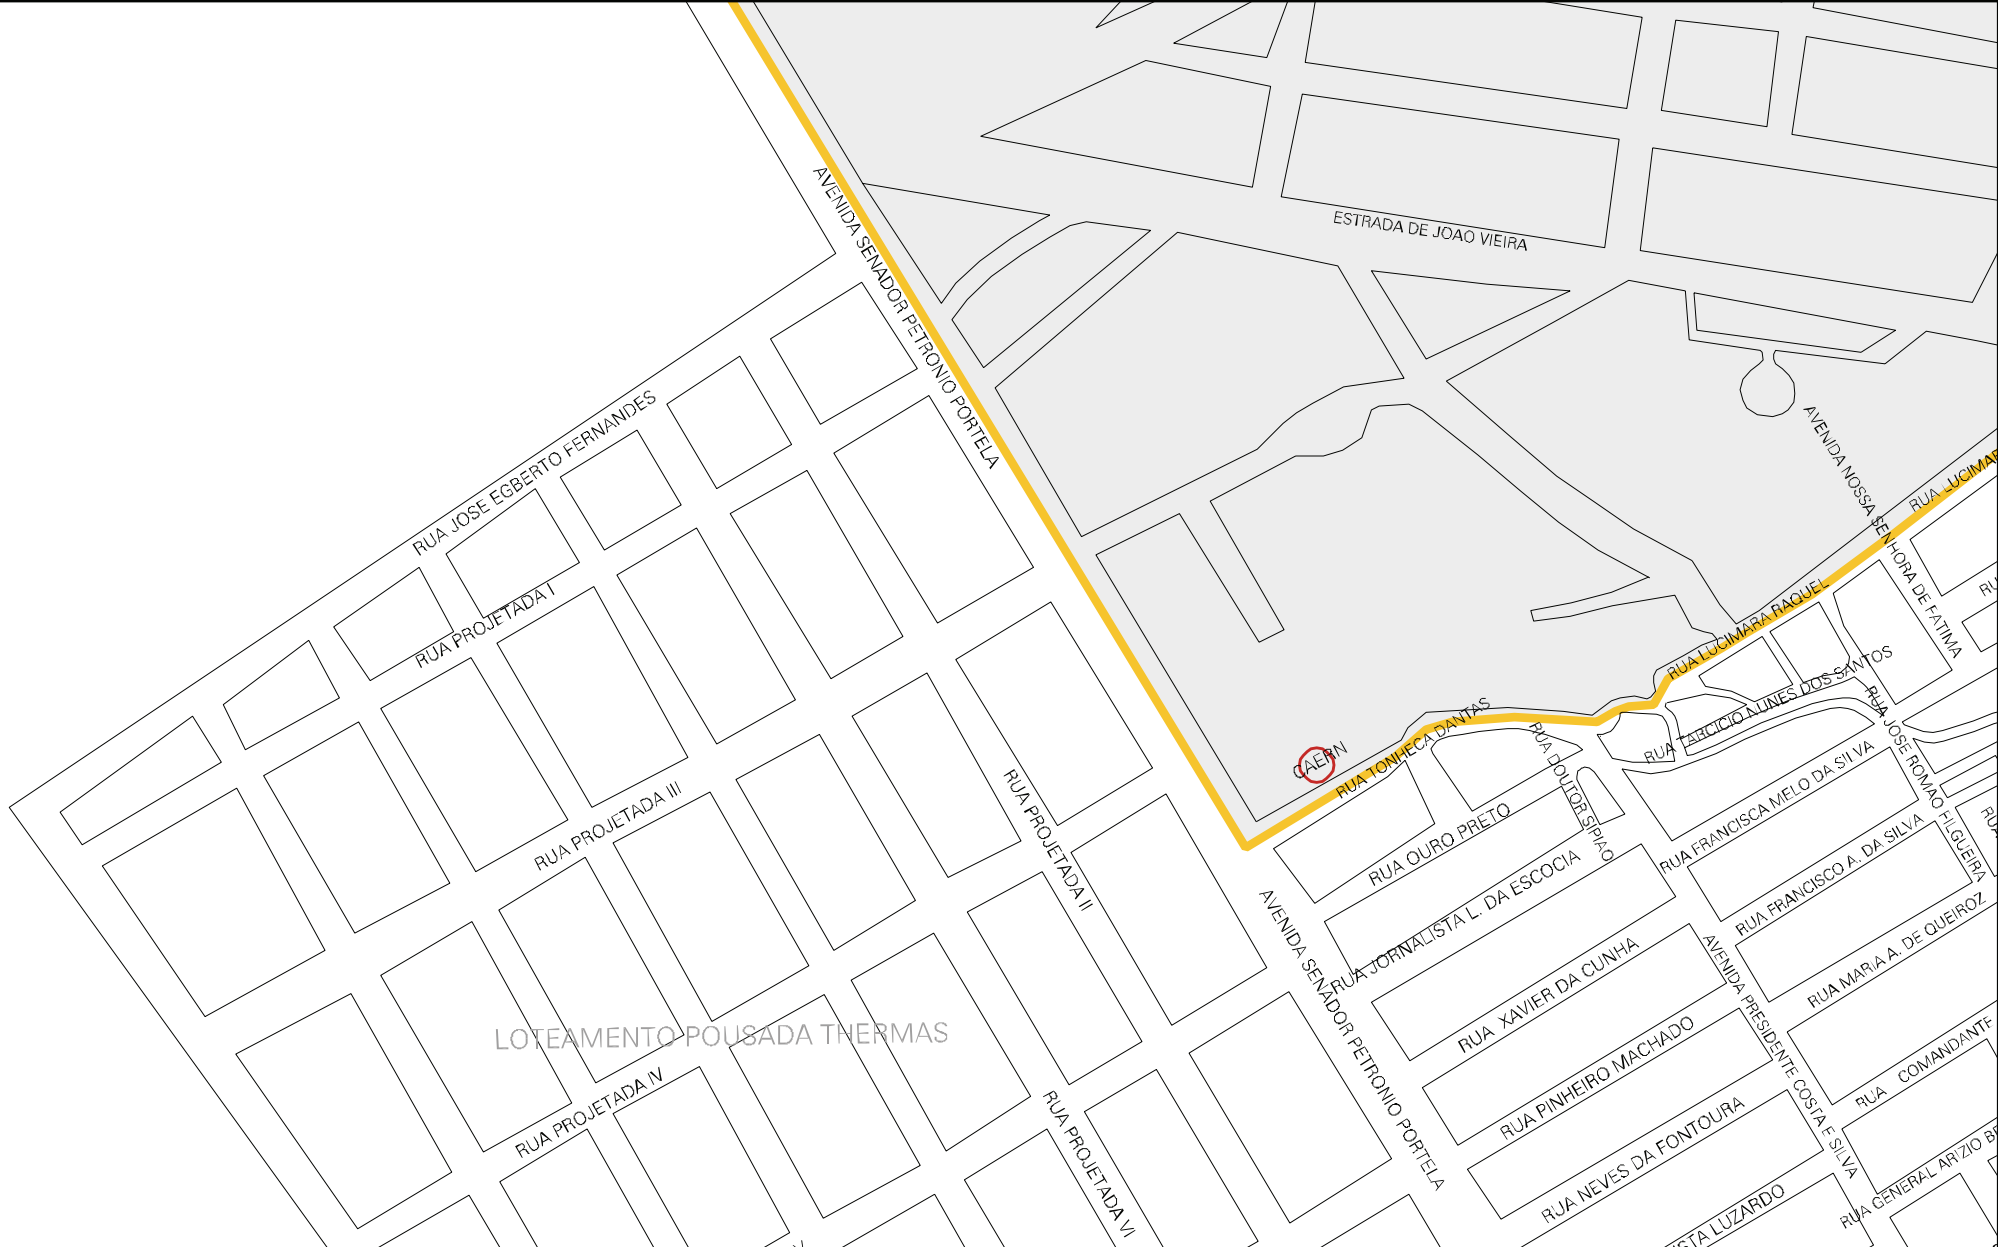

A map showing a large area highlighted in light gray. A yellow line outlines a specific polygonal region on the left side of the map. A street grid is visible on the right side, with several rectangular lots. The text 'AVENIDA SENADOR PETRONIO PORTELA' is written vertically along a diagonal line, and 'LOTEAMENTO NOVA' is written horizontally near the street grid.

RUA ELITA R. DOS SANTOS

RUA ZECA NICOMEDES

RUA FELINTO GADELHA FERREIRA

RUA ANAVALINO SALGADO

RUA JOSE JANUARIO FERREIRA

RUA MARIA NEIZA

RUA ANTONIO FAGUNDES

RUA JOMAR SILVEIRA

RUA CANDIDO C. BARROS

TR. ALICE DIAS

TR. ROBERTO DE FREITAS

TR. PEDRO CATINGUEIRO

RUA KLEBER BARROS

RUA ALCINO FALCAO

RUA MOISES GURGEL

RUA ANTONIO DO MONTE

RUA BENONE VELOSO

RUA GENILDO MIRANDA

RUA ELET RICISTA

LOTEAMENTO POUSADA THERMAS

MUNICIPIO: 08003 - MOSSORÓ
DISTRITO: 05 - MOSSORO
SUBDISTRITO: 00
SETOR: 0057 SITUACAO: 10
BAIRRO: 025 - SANTA DELMIRA

ESTADO DO RIO GRANDE DO NORTE
MAPA DE SETOR URBANO - MSU
ESCALA: 1 : 4370