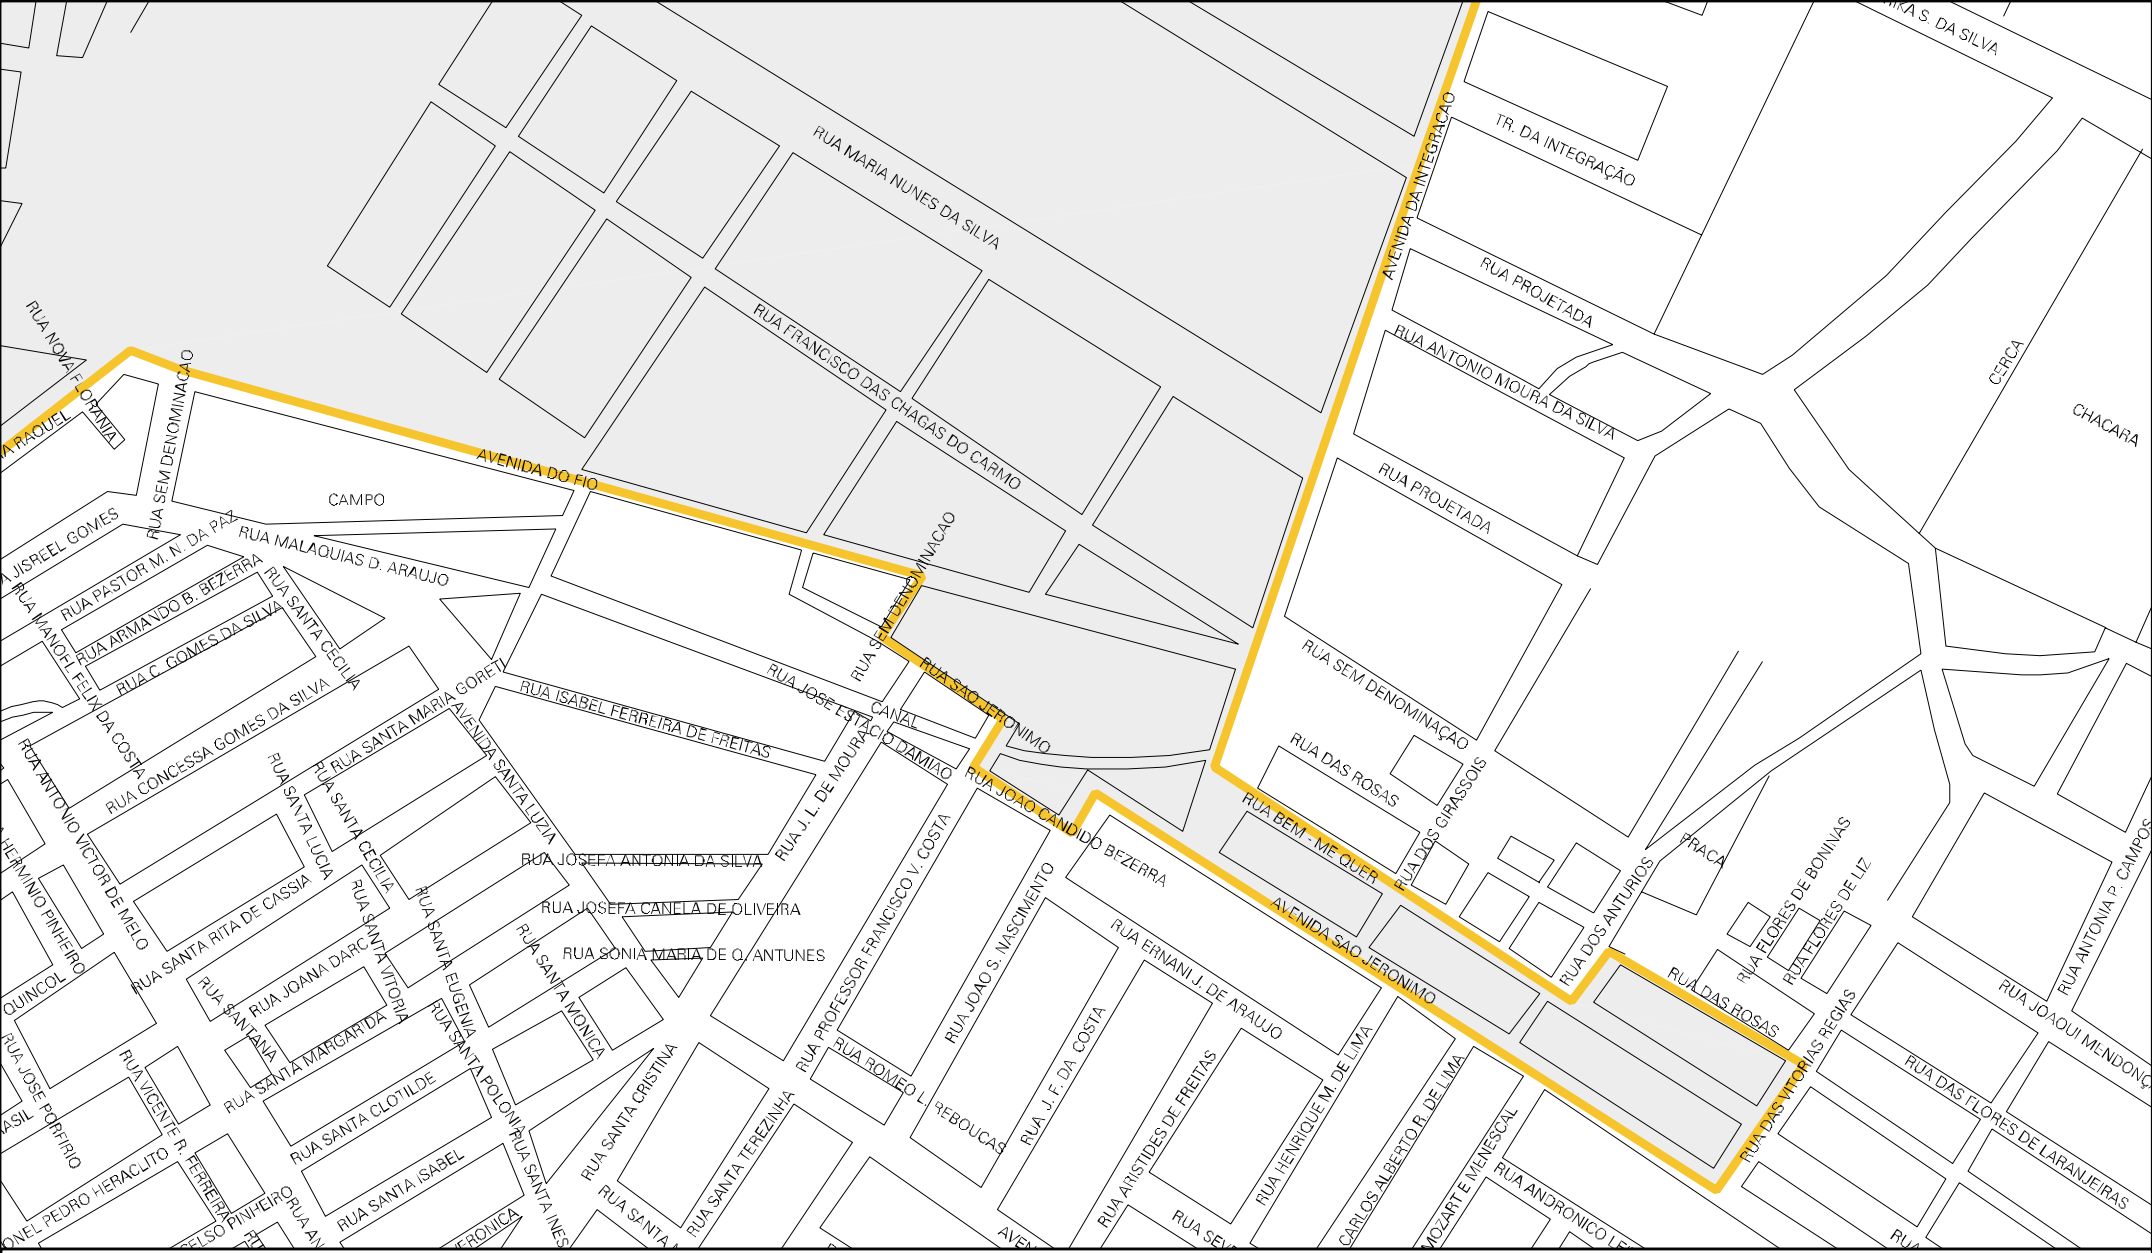

A map showing a large area highlighted in light gray. A yellow line outlines a specific polygonal region on the left side of the map. A street grid is visible on the right side, with several rectangular lots. The text 'AVENIDA SENADOR PETRONIO PORTELA' is written vertically along a diagonal line, and 'LOTEAMENTO NOVA' is written horizontally near the street grid.

AVENIDA SENADOR PETRONIO PORTELA

LOTEAMENTO NOVA

LIMITE URBANO

24 08003 05 00 0057

FLORANDIA

BAIRRO SANTA DELMIRA

CONJUNTO INTEGRACAO

RUA EDUARDO SABOIA

RUA ELITA R. DOS SANTOS

RUA ZECA NICOMEDES

RUA FELINTO GADELHA FERREIRA

RUA ANAVALINO SALGADO

RUA JOSE JANUARIO FERREIRA

RUA MARIA NEIZA

RUA ANTONIO FAGUNDES

RUA JOMAR SILVEIRA

RUA BENONE VELOSO

RUA GENILDO MIRANDA

RUA ELET RICISTA

LOTEAMENTO POUSADA THERMAS

MUNICIPIO: 08003 - MOSSORÓ
DISTRITO: 05 - MOSSORO
SUBDISTRITO: 00
SETOR: 0057 SITUACAO: 10
BAIRRO: 025 - SANTA DELMIRA

ESTADO DO RIO GRANDE DO NORTE
MAPA DE SETOR URBANO - MSU
ESCALA: 1 : 4370